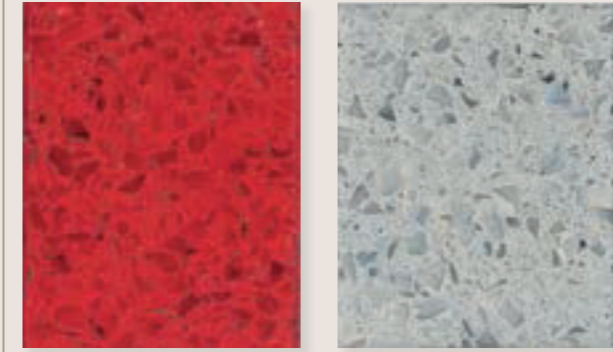

Standard Range

Luna White ■▲ New Diamond White ■▲ Polar ■▲

Avalanche Everest ■ Coral Reef ■▲

Satin Sandy Royal Base

Pebble Cove Riverstone Mocha ■

Amazon Tornado ■ Domino

Deluxe Range

Alpine White ■▲ Reflections

Turino ■ White Swirl Honeycomb

Sahara ■ Coco ■ Havana ■

Chocolatta Storm

Designer Range

Galaxy Citrine Galaxy White ■

Galaxy Ruby Galaxy Blue

Galaxy Grey Metallic Grey

Crystal Black ■ Galaxy Black ■

Boutique Range

Ultra White

Pearly Shores

Natural Quartz Range

Calacutta Quartz

Carrara Quartz

Bianco Venato Quartz

Crema Quartz

Empire Quartz

■ Colours available in 30mm thickness ▲ Colours available in Jumbo Slabs