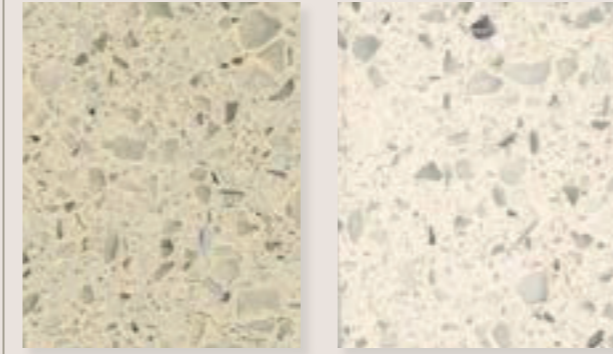

Standard Range

Luna White ■▲ New Diamond White ■▲ Polar ■▲

Avalanche Everest ■ Coral Reef ■▲

Satin Sandy Royal Base

Pebble Cove Riverstone Mocha ■

Amazon Tornado ■ Domino

Deluxe Range

Alpine White ■▲ Reflections

Turino ■ White Swirl Honeycomb

Sahara ■ Coco ■ Havana ■

Chocolatta Storm

Designer Range

Galaxy Citrine Galaxy White ■

Galaxy Ruby Galaxy Blue

Galaxy Grey Metallic Grey

Crystal Black ■ Galaxy Black ■

Boutique Range

Ultra White

Pearly Shores

Natural Quartz Range

Calacutta Quartz

Carrara Quartz

Bianco Venato Quartz

Crema Quartz

Empire Quartz

■ Colours available in 30mm thickness ▲ Colours available in Jumbo Slabs